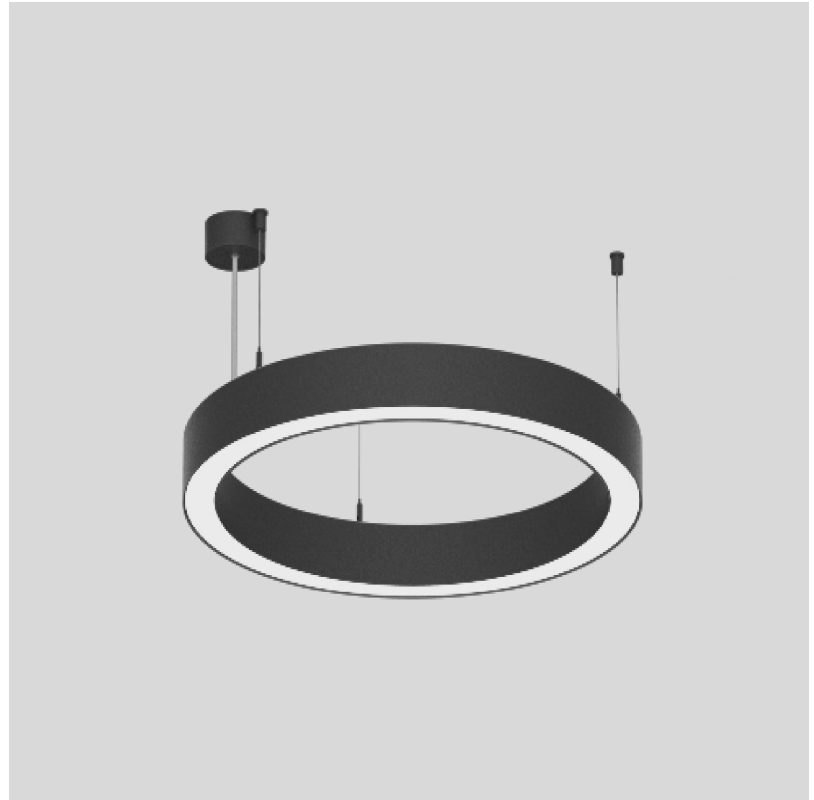

1. To build a product code in our configurator select the specify button on the base model # product page
2. To build a manual product code on this datasheet choose from the options listed below in blue font and add the suffix to the base model #

GENERAL

Series: Glorious
Subseries: Glorious 45
Partner: Prolicht
Division: Architectural
Installation: Suspension
Product Type: Pendant
Mounting Location: Ceiling
Light Distribution: Direct

PHYSICAL

Shape: Round
Diameter (mm): 615
Diameter (in): 24 3/8
Height (mm): 76
Height (in): 3
Weight (kg): 6
Diffuser: [PMMA - Opal / Microprism / Clear Microprism](#)
Fixture Finish: [SSR / BKV / CWI / CRY / HAB / UFT / ITA / RUA / FTG / MYG / LOD / PUS / FRO / FUP / KIA / POP / BLS / SPG / MEY / GOH / CHC / COM / ABZ / JAG / OBR / MOS / ROR](#)
Fixture Material: [PMMA / Aluminum](#)
Cable Details: [2000mm/78 3/4" or 6000mm/236 1/4" Cable Transparent](#)

ELECTRICAL

Lamp Type: LED
Input Wattage (W): 18.8
Total Output Wattage (W): 17.3
Dimming: Non-Dimmable
Driver Included: Yes
Driver Location: Integrated
Driver Type: Constant Current - Universal
Driver Class: Class 2
Input Voltage (V): 120 - 277

LED

[Color Temperature (°K): 2700 / 3000 / 3500 / 4000](#)
Max. Delivered Lumen (lm): Max 2264
Nominal Lumen (lm): Max 3185
CRI: >90 CRI
Lamp Life (hrs): 50000

OPTICAL

Adjustability: Fixed

RATINGS AND CERTIFICATIONS

Certified By: Certified for North American Standards
IP rating: IP40