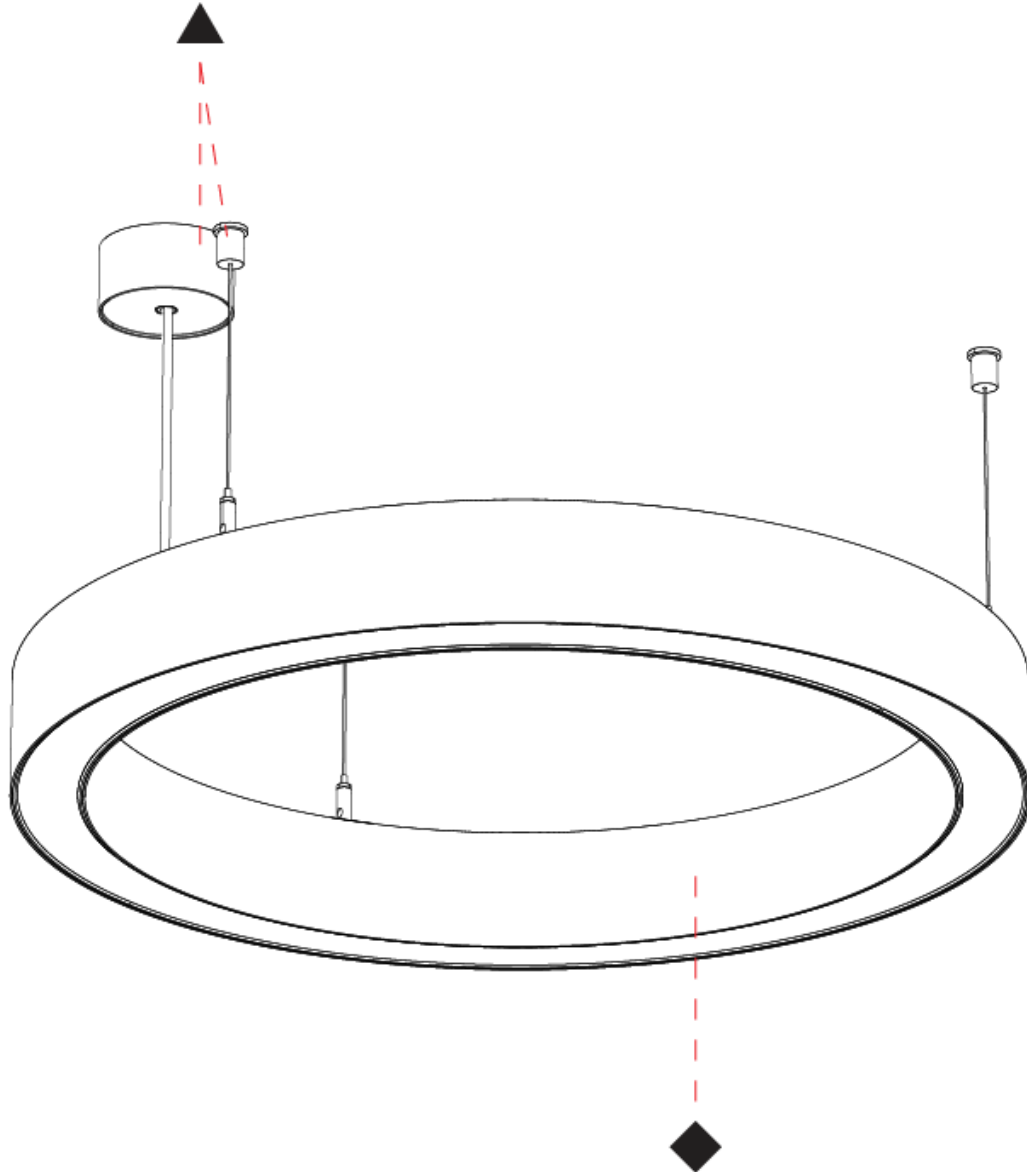

GLORIOUS 45 SUSPENSION

A3001070-HE-

PROJECT	_____
TYPE	_____
SPECIFIER	_____
QUANTITY	_____
DATE	_____

A