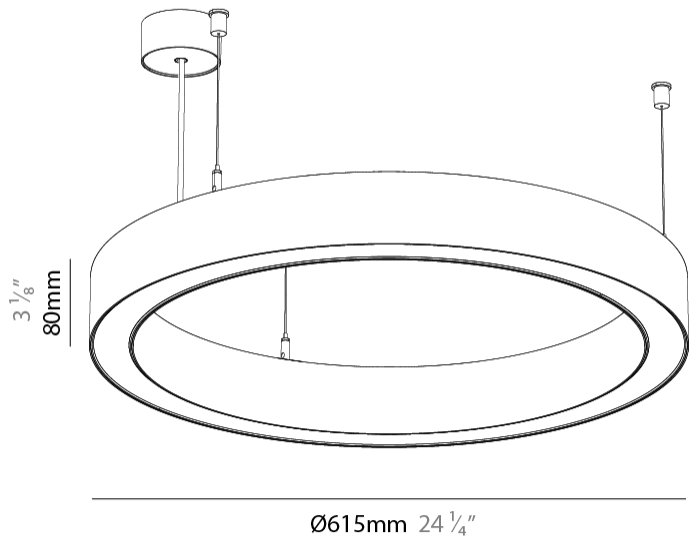

1. To build a product code in our configurator select the specify button on the base model # product page
2. To build a manual product code on this datasheet choose from the options listed below in blue font and add the suffix to the base model #

GENERAL

Series: Glorious
Subseries: Glorious 45
Partner: Prolicht
Division: Architectural
Installation: Suspension
Product Type: Pendant
Mounting Location: Ceiling
Light Distribution: Direct

PHYSICAL

Shape: Round
Diameter (mm): 615
Diameter (in): 24 3/8
Height (mm): 76
Height (in): 3
Weight (kg): 6
Diffuser: [PMMA - Opal / Microprism / Clear Microprism](#)
Fixture Finish: [SSR / BKV / CWI / CRY / HAB / UFT / ITA / RUA / FTG / MYG / LOD / PUS / FRO / FUP / KIA / POP / BLS / SPG / MEY / GOH / CHC / COM / ABZ / JAG / OBR / MOS / ROR](#)
Fixture Material: [PMMA / Aluminum](#)
Cable Details: [2000mm/78 3/4" or 6000mm/236 1/4" Cable Transparent](#)

ELECTRICAL

Lamp Type: LED
Input Wattage (W): 18.8
Total Output Wattage (W): 17.3
Dimming: Non-Dimmable
Driver Included: Yes
Driver Location: Integrated
Driver Type: Constant Current - Universal
Driver Class: Class 2
Input Voltage (V): 120 - 277

LED

[Color Temperature (°K): 2700 / 3000 / 3500 / 4000](#)
Max. Delivered Lumen (lm): Max 2264
Nominal Lumen (lm): Max 3185
CRI: >90 CRI
Lamp Life (hrs): 50000

OPTICAL

Adjustability: Fixed

RATINGS AND CERTIFICATIONS

Certified By: Certified for North American Standards
IP rating: IP40